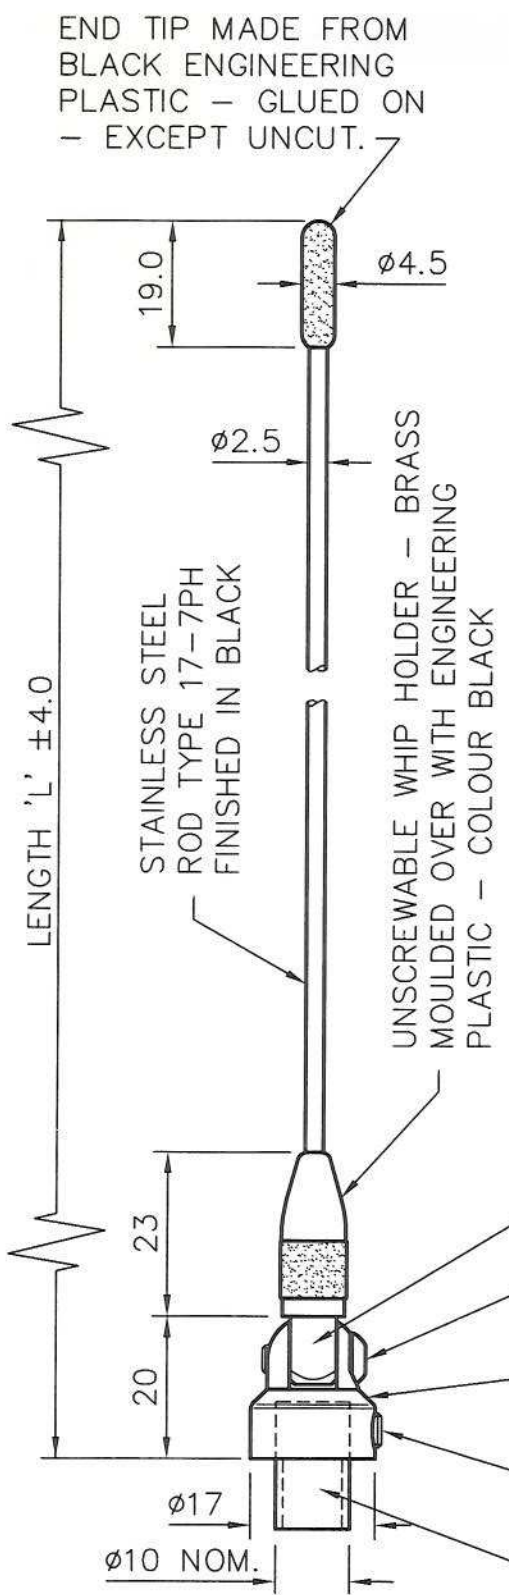

AQHB-VAR

DRG. No.

THIS IS A PROPRIETARY ITEM OF PANORAMA ANTENNAS LTD. AND COULD BE SUBJECT TO CHANGE WITHOUT PRIOR NOTICE. THIS ITEM IS RoHS COMPLIANT.

- DENOTES LATEST ISSUE CHANGES

PART No.	FREQUENCY RANGE IN MHz	LENGTH 'L' IN mm
AQHB	UNCUT	620
AQHB-H4	141-151	500
AQHB-H5	149-159	476
AQHB-H6	156-162	461
AQHB-H7	162-174	437
AQHB-JRC	139-157	492
AQHB-K5	174-192	403
AQHB-K6	192-208	372
AQHB-K7	208-225	345
AQHB-L	220-250	318
AQHB-M	245-275	278
AQHB-N	270-300	253
AQHB-P	300-336	220
AQHB-R	330-366	203
AQHB-S	350-392	194
AQHB-S1	380-400	185
AQHB-T	390-432	178
AQHB-U	430-472	160
AQHB-W	470-512	148
AQHB-UT	406-472	170
AQHB-T1	400-430	176
AQHB-T2	420-456	165
AQHB-S2	410-430	180
AQHB-TET	380-430	183
AQHB-R1	300-334	221
AQHB-R2	350-370	200
AQHB-S4	450-470	157
AQHB-S5	806-870	88

- △ HINGE TOP - BRASS FINISHED IN BLACK
- M4 BUTTON HD. SOCKET SCREW - ST. STEEL - FINISHED IN BLACK
- ACGH HINGE BOTTOM - BRASS FINISHED IN BLACK.
- M5 SOCKET SET SCREW - ST. STEEL FINISHED IN BLACK
- NYLON TUBE TO PREVENT LOSS OF SCREW IN TRANSIT

00565	8	31.8.99	K.D.	TOLERANCES UNLESS OTHERWISE STATED ONE DEC. PLACE ±0.2 TWO DEC. PLACES ±0.1	MATERIAL	TITLE ANTENNA SLIM HINGED 1/4W - BLACK		
00565	9	1.6.00	K.D.					
00565	10	31.01.06	K.D.	DIMENSIONS IN mm	FINISH	DRAWN T.S. DO.CHECK A.J. FILENAME AQHB-VAR		
00565	11	8.6.06	K.D.					
01019	12	02.07.07	K.D.	SCALE 1:1		DRG. No. AQHB-VAR		
01019	13	6.10.08	K.D.					
C/NOTE	ISSUE	DATE	SIGN.	PANORAMA ANTENNAS LTD. LONDON			© 1993	A4